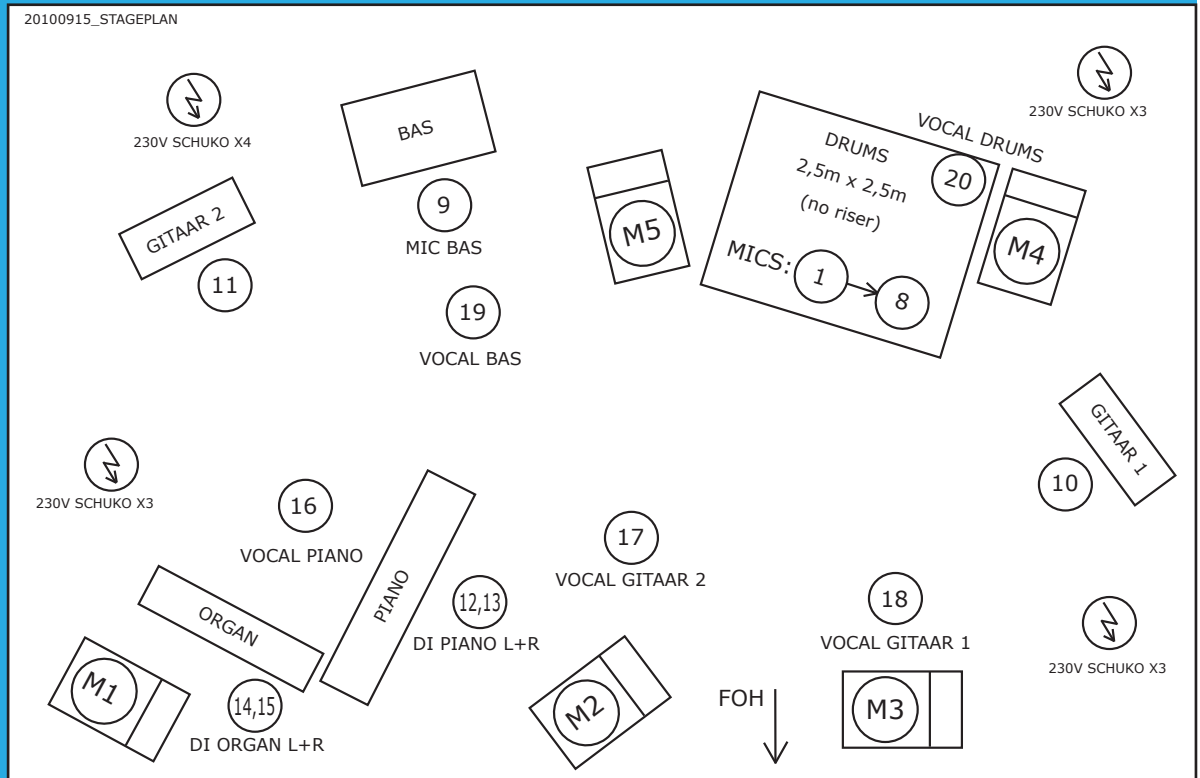

SCOTCH 'N' SODA

<http://www.scotchnsodamusic.com>

Ilias Scotch: 0496.48.12.21

TECHNICAL RIDER

	INSTRUMENT	MIC	REMARKS
01	kickdrum	B91 / e901	
02	snare	B56 / B57	On stand / No clip-on
03	hi-hat	SM81 / C541	
04	racktom 1	E604 / SM57	
05	racktom 2	E604 / SM57	
06	floortom 1	MD421 / SM57	
07	overhead 1	C414 / C451	
08	overhead 2	C414 / C451	
09	bass mike	B91 / e901	
10	guitar 1	E609 / SM57	
11	guitar 2	E609 / SM57	
12	DI piano L	DI	
13	DI piano R	DI	
14	DI organ L	DI	
15	DI organ R	DI	
16	VOCAL PIANO	SM58 or better	LEAD VOCAL
17	VOCAL GITAAR 2	SM58	(Optional: first to cancel)
18	VOCAL GITAAR 1	SM58	Boom stand - Backing vocals
19	VOCAL BAS	SM58	Boom stand - Backing vocals
20	VOCAL DRUMS	SM58	Boom stand - Backing vocals

KOEN:
drums

GERRIE:
gitaar

ILJA: zang-keyboards

MICHA: bas